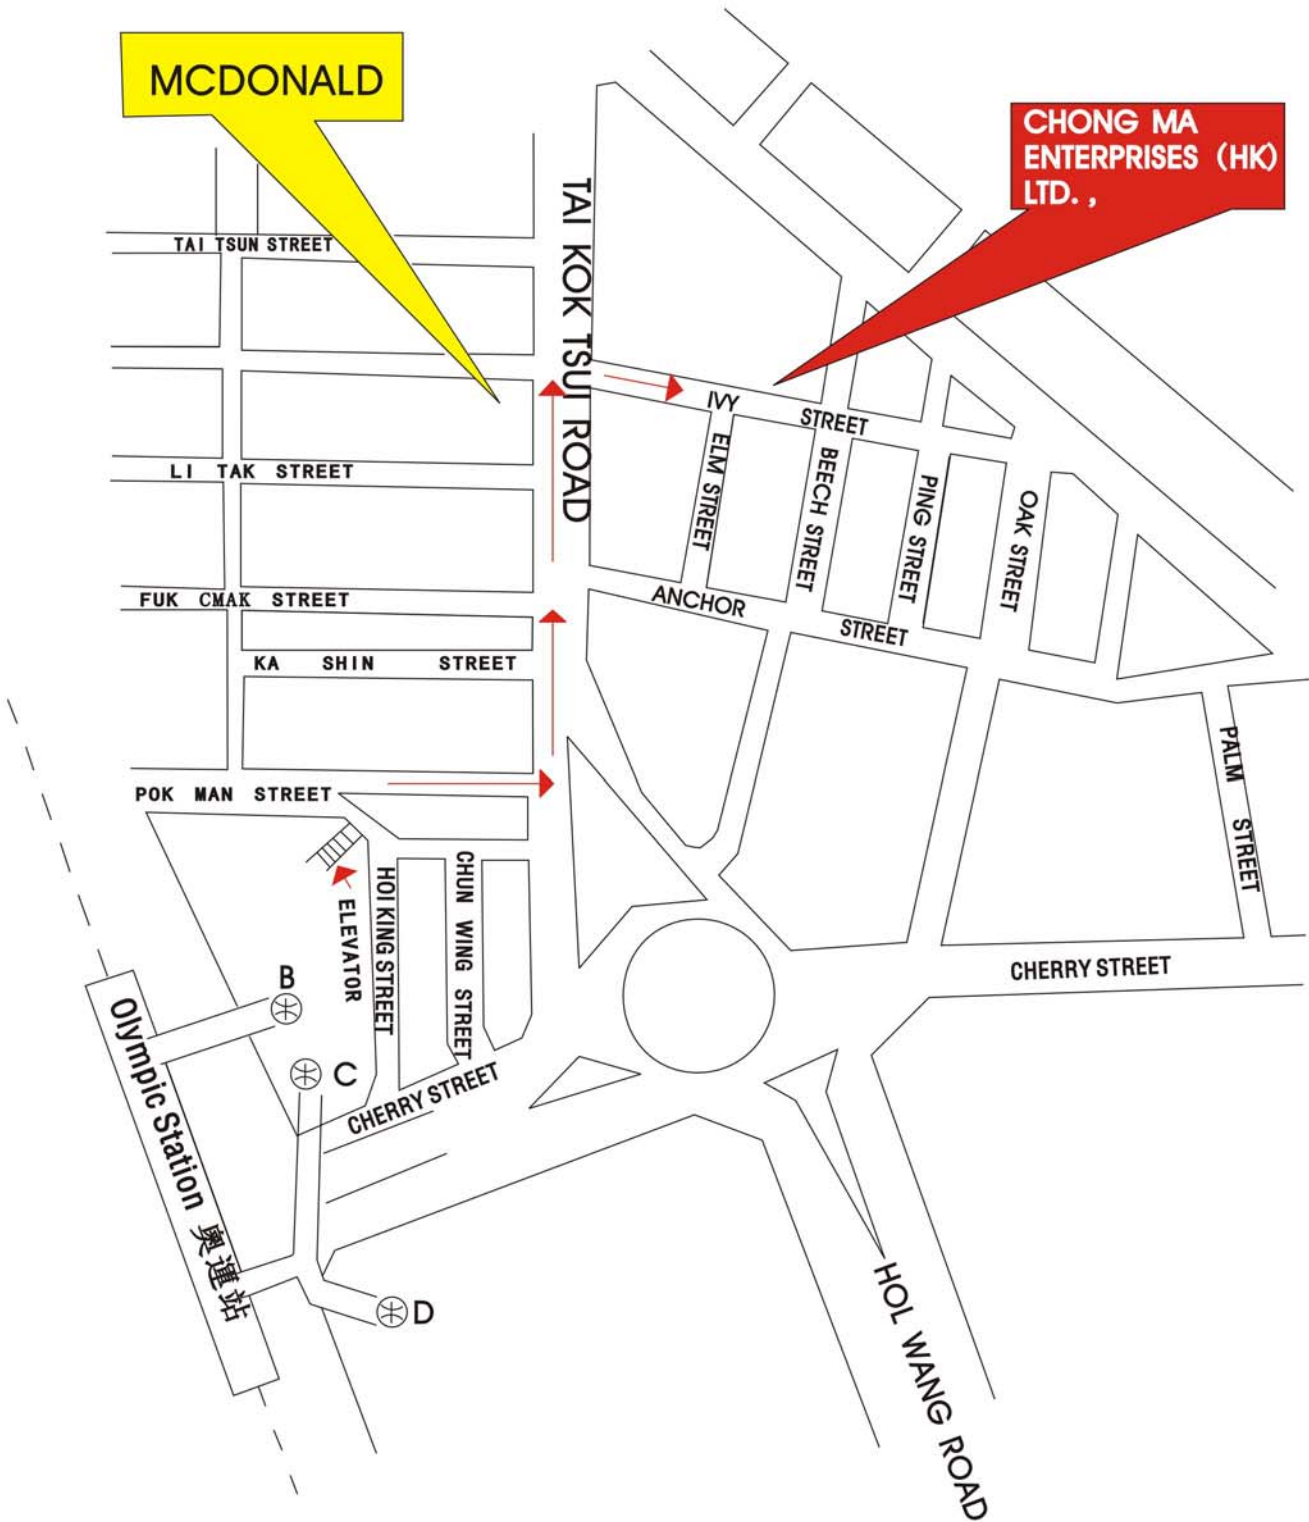

CHONG MA ENTERPRISES (HK) LTD. , (Location)

Flat B, 8/F. , Wing Lee Ind. Bldg. , 28Ivy Street, Tai Kok Tsui, Kowloon, Hong Kong.
Tel: (852) 27891900 Fax: (852) 27870059 Website: <http://www.chongma.com>