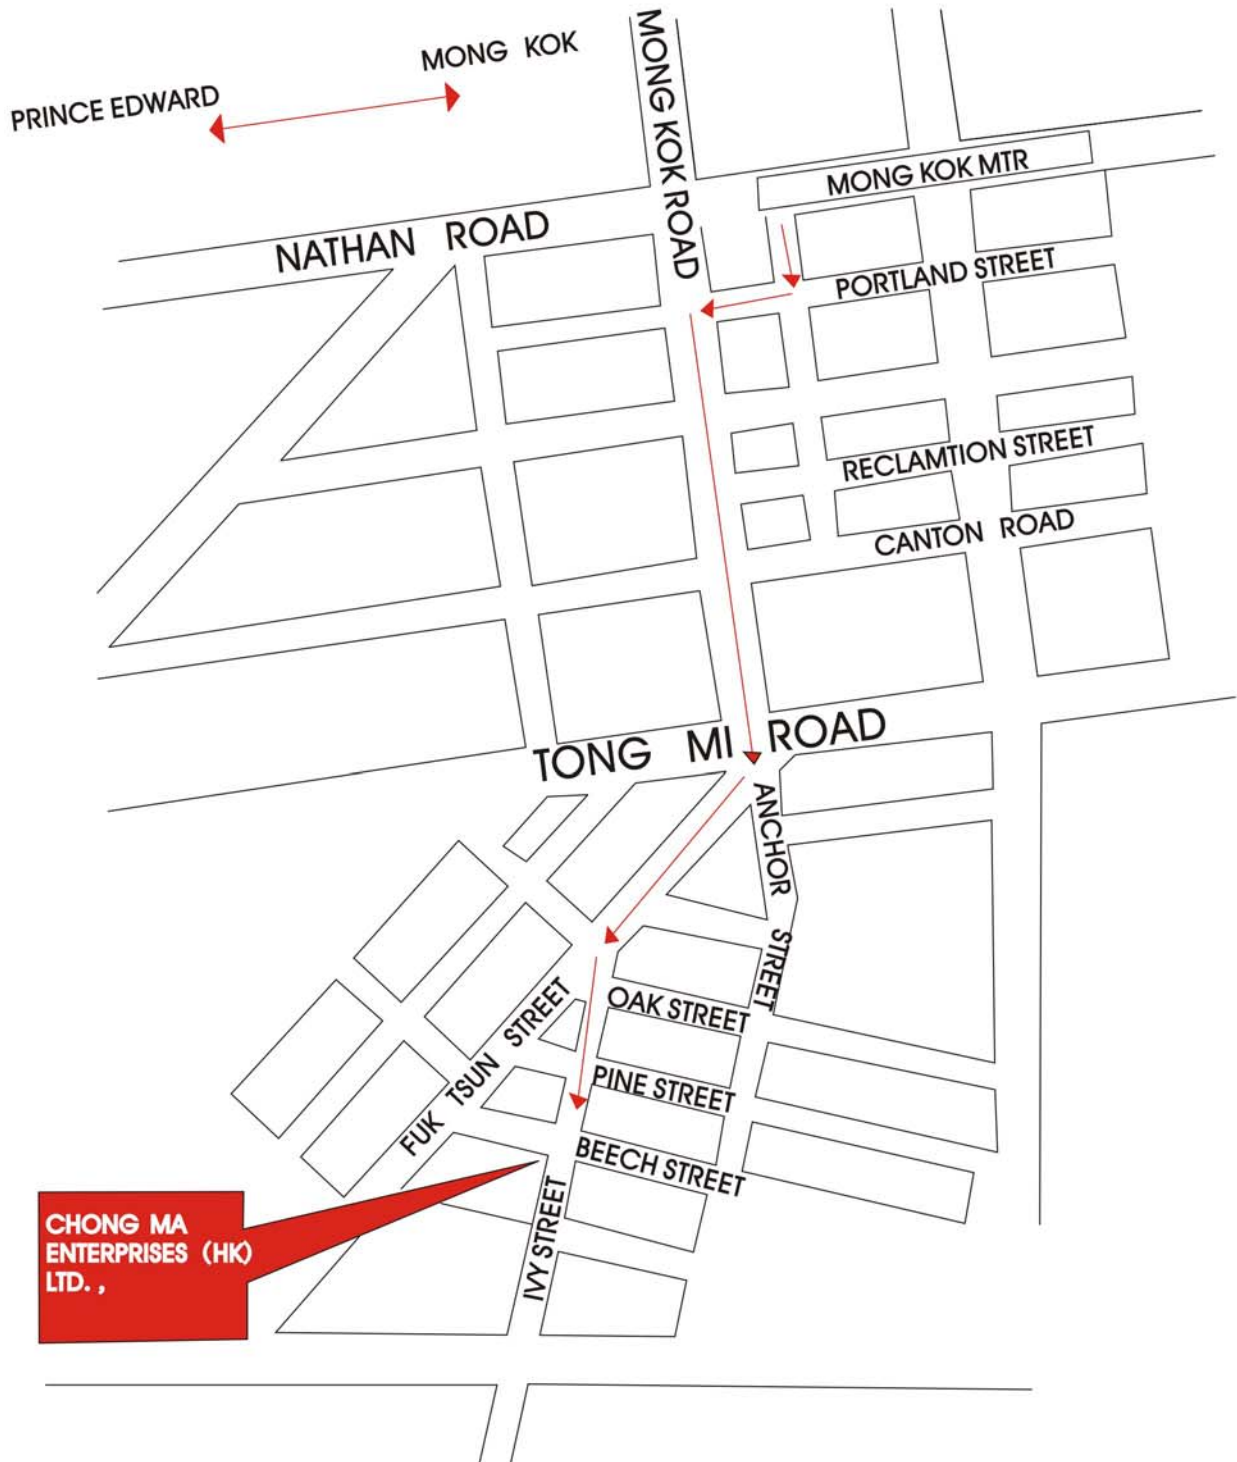

CHONG MA ENTERPRISES (HK) LTD. , (Location)

Flat B, 8/F. , Wing Lee Ind. Bldg. , 28Ivy Street, Tai Kok Tsui, Kowloon, Hong Kong.
Tel: (852) 27891900 Fax: (852) 27870059 Website: <http://www.chongma.com>